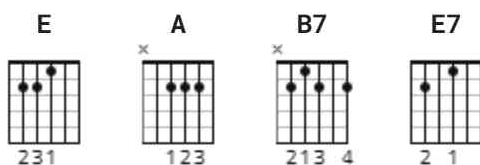

Tryin To Get To You Chords by Elvis Presley

Difficulty: beginner

Tuning: E A D G B E

Key: E

CHORDS

Elvis Presley - Tryin' To Get To You
(Blues in E Major)

[Verse 1]

N.C. **E**
I've been travling over mountains

Even through the valley's too
N.C. **A**
I've been travling night and day

B7
I've been running all the way
E
Baby, trying to get to you

[Verse 2]

N.C. **E**
Ever since I read your letter

Where you said you loved me true
N.C. **A**
I've been travling night and day

B7
I've been running all the way
E
Baby, trying to get to you

[Bridge]

E7 **A**
When I read your loving letter

E
Then my heart began to sing

A
There were many miles between us
B7 N.C.
But they didn't mean a thing.

N.C. **A**

When my way was dark as night

B7

He would shine his brightest light

E A E

When I was trying to get to you